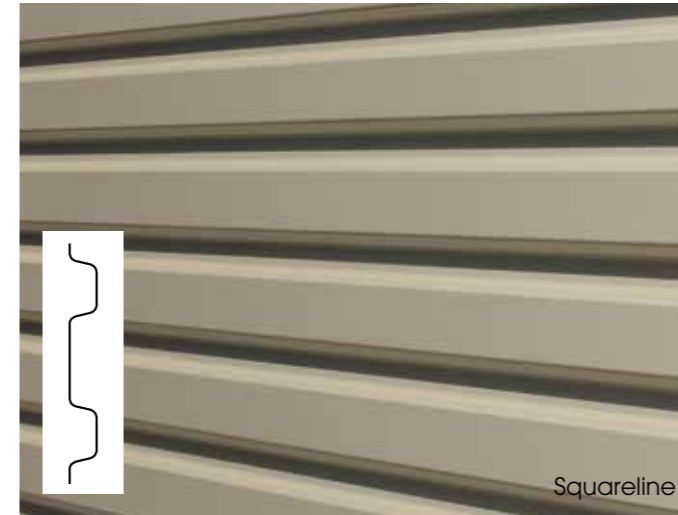

Design & Colour Options.

Squareline

SQUARELINE

Our most popular Roll-A-Door® profile features a square profile to suit a range of home styles. Squareline also features a mini groove top sheet that ensures smooth operation and protects the door's paint finish (available on selected sizes).

Speak to a B&D Representative for size availability.